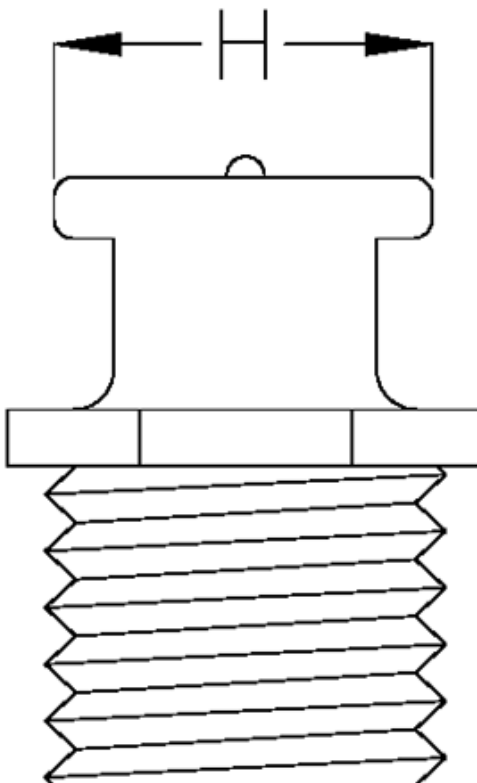

Article number: 530911061

Description: KLEE lubrication nipple DIN 3405 M8 x 1.25

## Measures

---

H = 16

Thread = M8x1,25